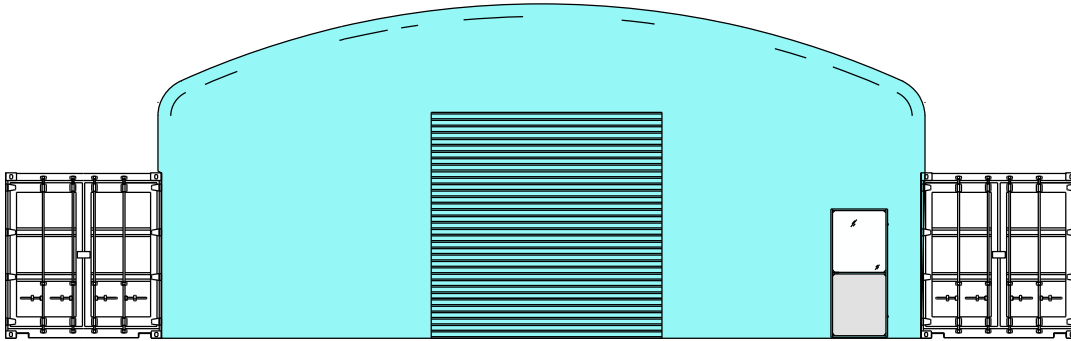

END PANELS

MODEL CTEPD4016

12' X 12' METAL ROLL UP DOOR

12' X 12' FABRIC ROLL UP DOOR

HALF MOON END PANEL