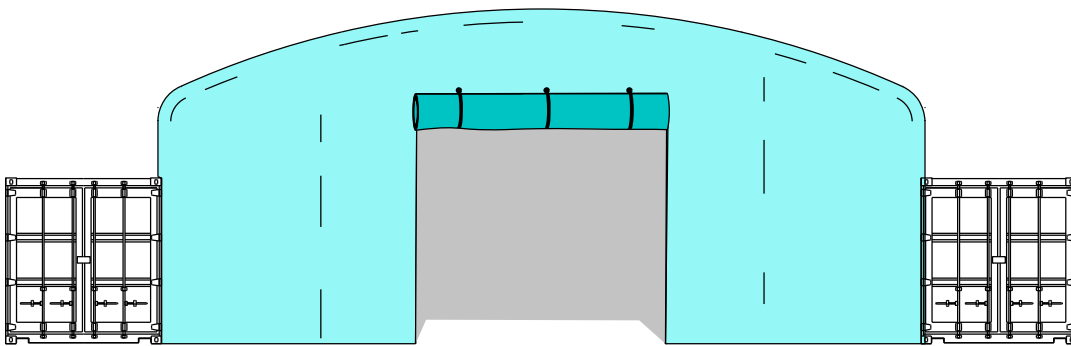

END PANELS

MODEL CTEPD4016

12' X 12' METAL ROLL UP DOOR

12' X 12' FABRIC ROLL UP DOOR

HALF MOON END PANEL