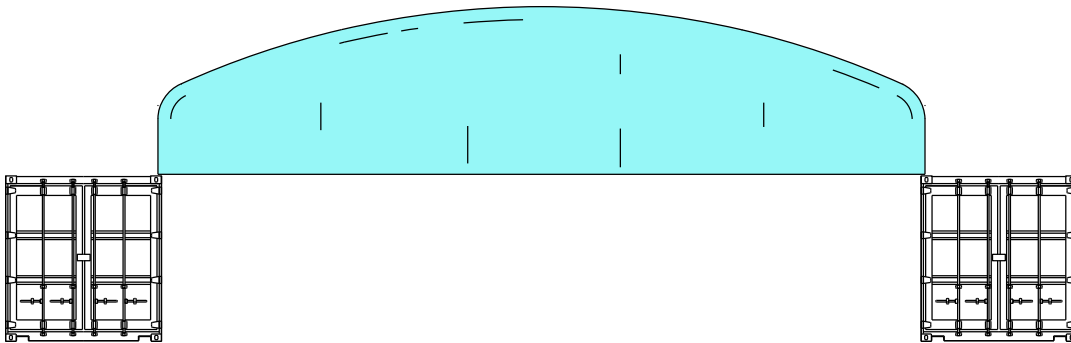

END PANELS

MODEL CTEPD4016

12' X 12' METAL ROLL UP DOOR

12' X 12' FABRIC ROLL UP DOOR

HALF MOON END PANEL