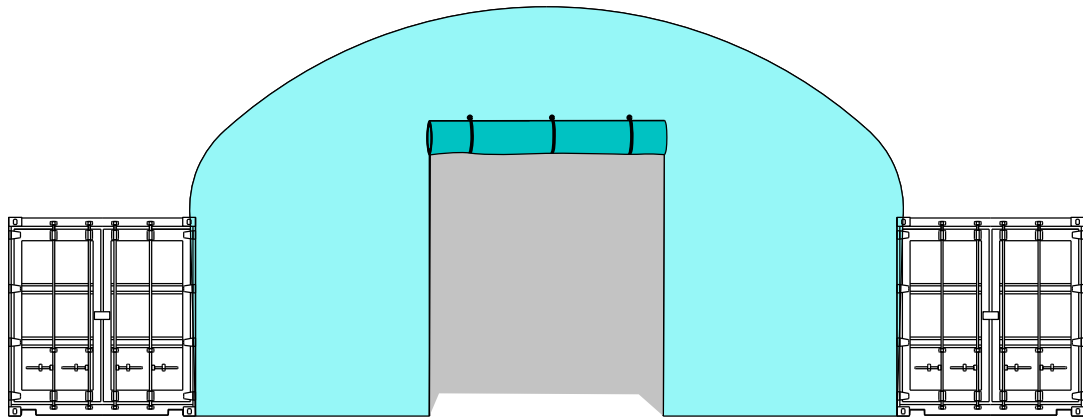

END PANELS

MODEL CT 3017

10' X 10' METAL ROLL UP DOOR

10' X 10' FABRIC ROLL UP DOOR

HALF MOON END PANEL