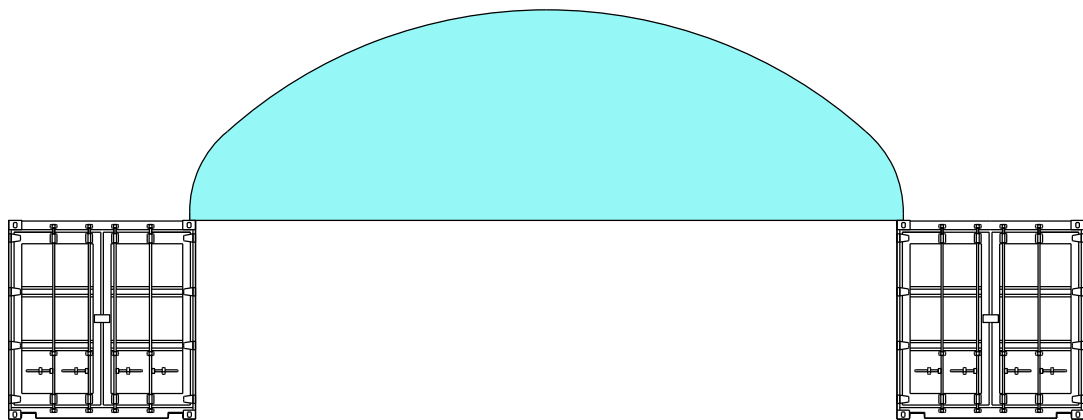

END PANELS

MODEL CT 3017

10' X 10' METAL ROLL UP DOOR

10' X 10' FABRIC ROLL UP DOOR

HALF MOON END PANEL