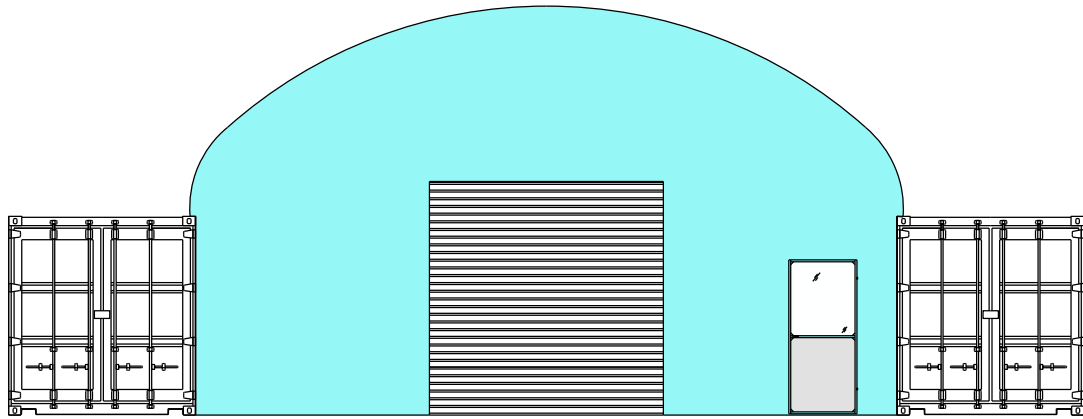

END PANELS

MODEL CT 3017

10' X 10' METAL ROLL UP DOOR

10' X 10' FABRIC ROLL UP DOOR

HALF MOON END PANEL